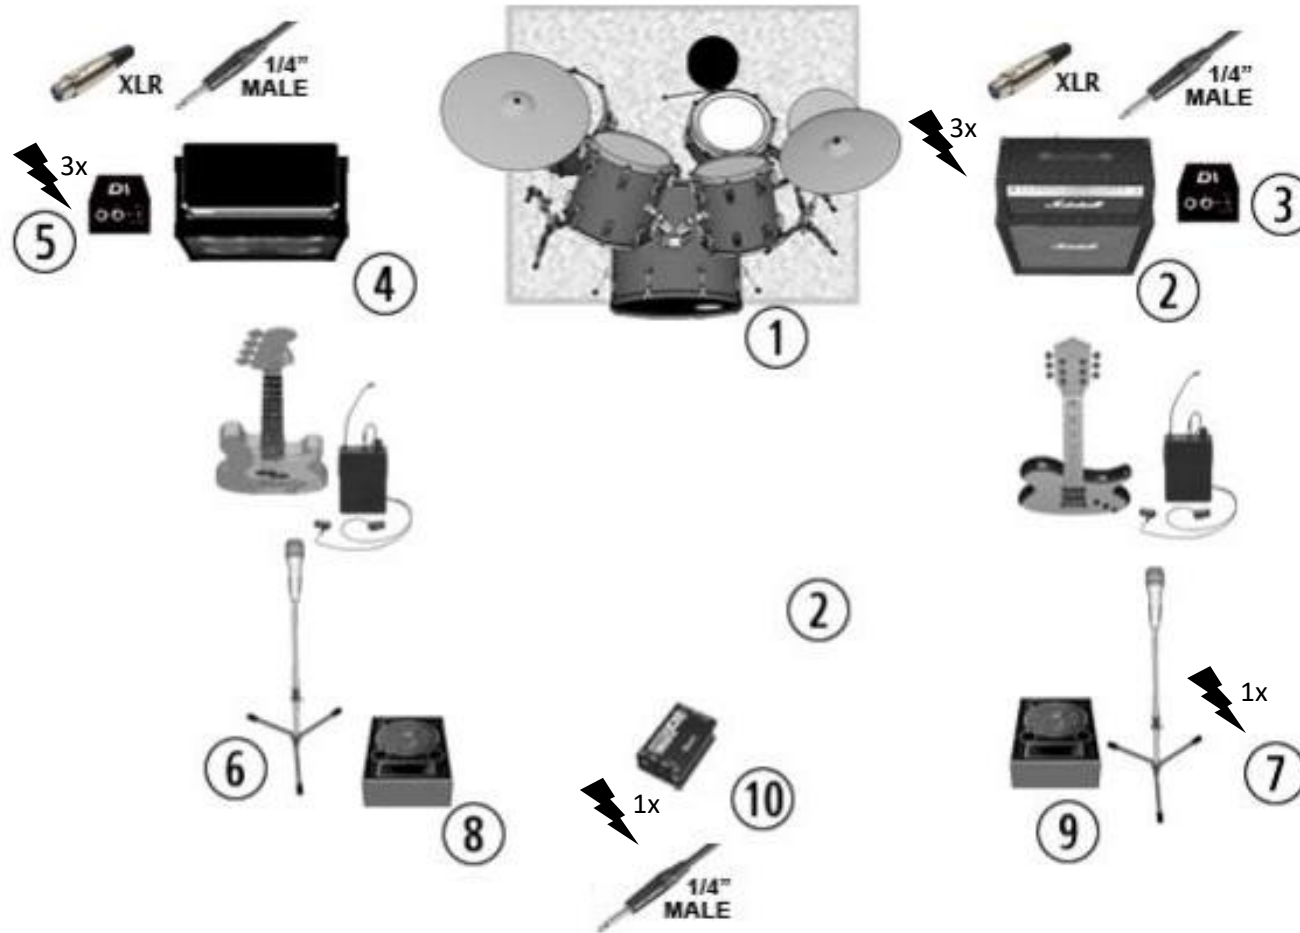

Stage Plan

Version 2.0

stand 30.06.2020

DRUMS	GUITAR	BASS	MISC
1. Drumset	2. Guitar Amp w. 4x12 Cabinet 3. 2.4 GHz wireless System	4. Bass Amp w. 6x10 Cabinet 5. 2.4 GHz wireless System	6. & 7. Shure SM58 Mic's 8 & 9. Monitor Cabinets 10. Monitoring Amplifier

Equipment

Guitar Amp

Marshall JVM410H

Marshall MR1960AV

Line6 Relay G75 2.4 GHz wireless System

Bass Amp

Ampeg SVT3 Pro

Ampeg SVT-61 0HLF

Line6 Relay G75 2.4 GHz wireless System

Drumset

Yamaha YD 5-Piece Stage Custom

Microphone

2x Shure SM58

booking@cocoangora.de | www.cocoangora.de