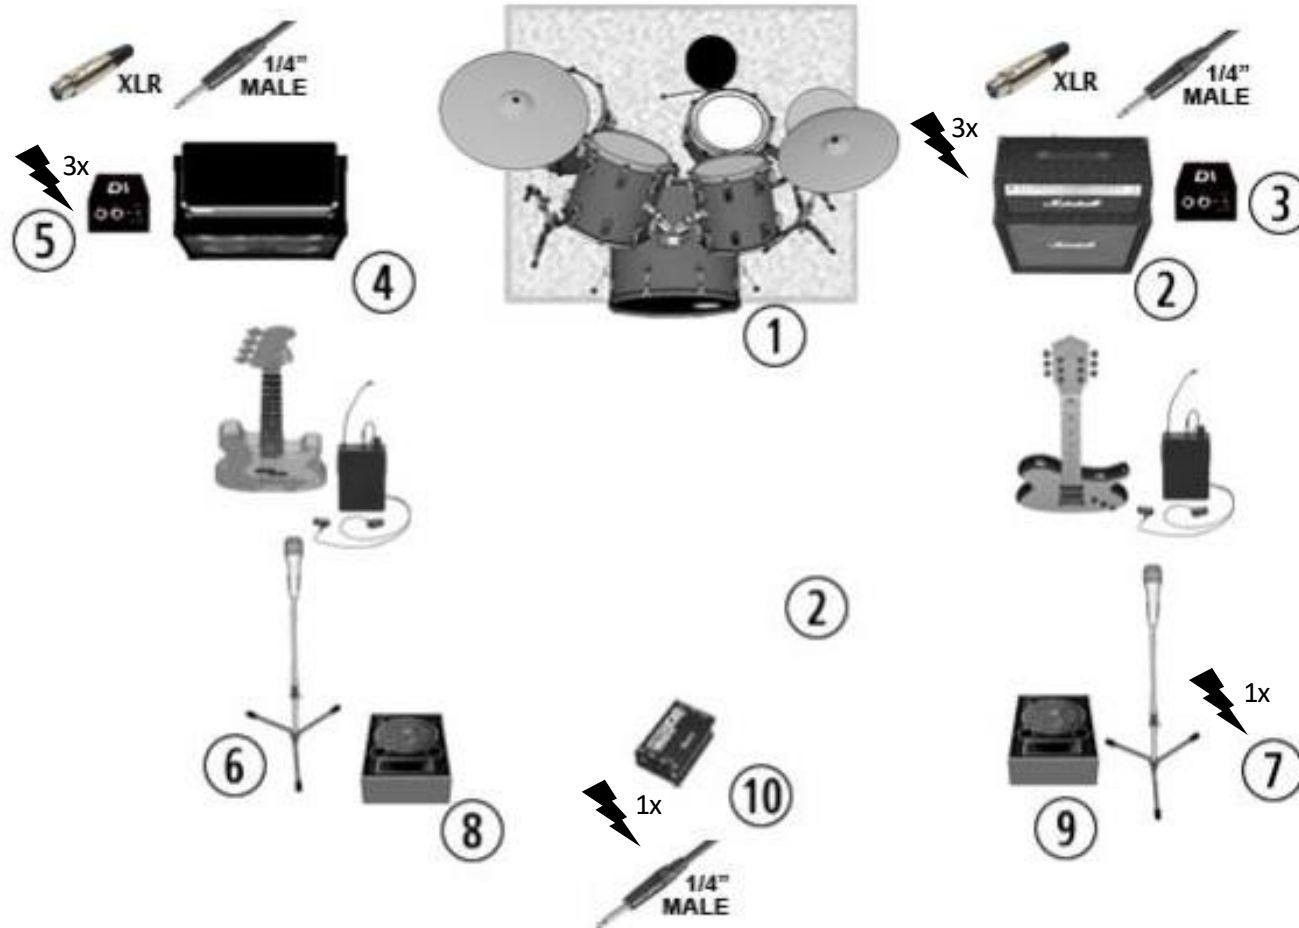

Stage Plan

Version 2.0

stand 10.02.2022

DRUMS	GUITAR	BASS	MISC
1. Drumset	2. Guitar Amp w. 4x12 Cabinet 3. 2.4 GHz wireless System	4. Bass Amp w. 6x10 Cabinet 5. 2.4 GHz wireless System	6. & 7. Shure SM58 Mic's 8 & 9. Monitor Cabinets 10. Monitoring Amplifier

Equipment

Guitar Amp

Marshall JVM410H

Marshall MR1960AV

Line6 Relay G75 2.4 GHz wireless System

Bass Amp

Ampeg SVT3 Pro

Ampeg SVT-610 HLF

Line6 Relay G75 2.4 GHz wireless System

Drumset

Yamaha YD 5-Piece Stage Custom

Microphone

2x Shure SM58